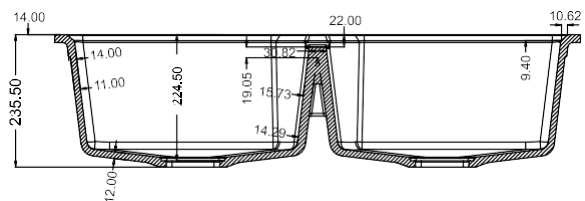

SIZE: 24"x18"
WEIGHT: 12.3kg.(Aprx.)

MRP:
GRANITE: ₹ 6550/-
METALLIC: ₹ 8050/-

DIMENSIONS

ARIEL A1

TOP VIEW

SIZE: 39"x19.5"
WEIGHT: 18.3kg.(Aprx.)

MRP:
GRANITE: ₹11225/-
METALLIC: ₹13575/-

DIMENSIONS

Kitchen should be as colorful as the food.

EROS-E1

TOP VIEW

SIZE: 34"x19.5"
WEIGHT: 22kg.(Aprx.)

MRP:

GRANITE: ₹11850/-
METALLIC: ₹14150/-

DIMENSIONS

RUGA

TOP VIEW

SIZE: 18" x 36"
WEIGHT: 18.50kg. (Aprx.)

MRP:
GRANITE: ₹11400/-
METALLIC: ₹13600/-

DIMENSIONS

BOSS

TOP VIEW

SIZE: 20" x 45"
 WEIGHT: 30.50kg.(Aprx.)

MRP:
 GRANITE: ₹ 22400/-
 METALLIC: ₹ 24600/-

DIMENSIONS

AMAZON

TOP VIEW

SIZE: 18" x 37"
WEIGHT: 22.00kg.(Aprx.)

MRP:

GRANITE: ₹15800/-
METALLIC: ₹17200/-

DIMENSIONS

Available Colors