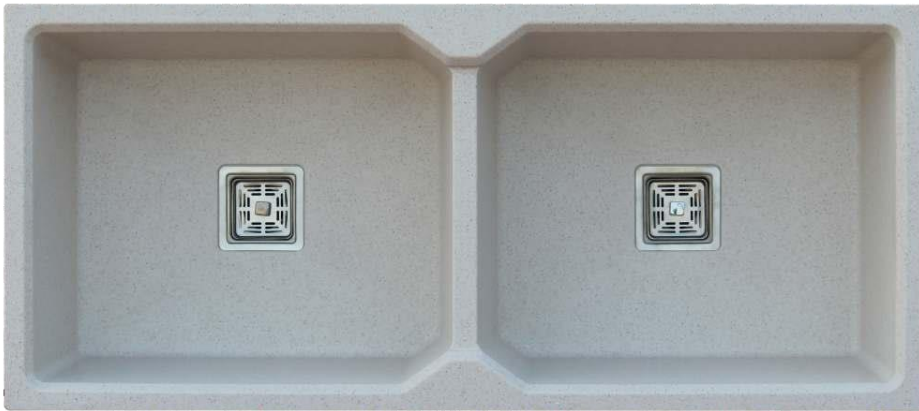

Kitchen should be as colorful as the food.

EROS-E1

TOP VIEW

SIZE: 34"x19.5"
WEIGHT: 22kg.(Aprx.)

MRP:

GRANITE: ₹11850/-
METALLIC: ₹14150/-

DIMENSIONS

RUGA

TOP VIEW

SIZE: 18" x 36"
WEIGHT: 18.50kg. (Aprx.)

MRP:
GRANITE: ₹11400/-
METALLIC: ₹13600/-

DIMENSIONS

BOSS

TOP VIEW

SIZE: 20" x 45"
 WEIGHT: 30.50kg.(Aprx.)

MRP:
 GRANITE: ₹ 22400/-
 METALLIC: ₹ 24600/-

DIMENSIONS

AMAZON

TOP VIEW

SIZE: 18" x 37"
WEIGHT: 22.00kg.(Aprx.)

MRP:

GRANITE: ₹15800/-
METALLIC: ₹17200/-

DIMENSIONS

Available Colors