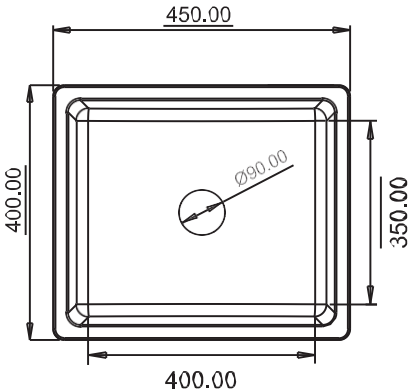

DIMENSIONS