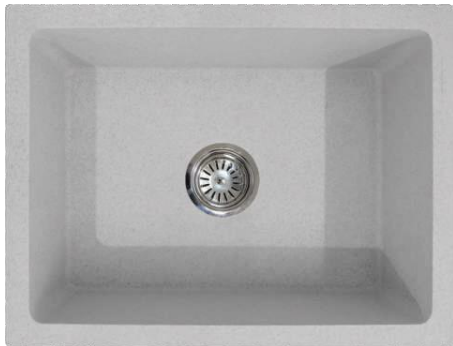

SIZE: 24"x18"
WEIGHT: 12.3kg.(Aprx.)

MRP:
GRANITE: ₹ 6550/-
METALLIC: ₹ 8050/-

DIMENSIONS

ARIEL A1

TOP VIEW

SIZE: 39"x19.5"
WEIGHT: 18.3kg.(Aprx.)

MRP:
GRANITE: ₹11225/-
METALLIC: ₹13575/-

DIMENSIONS