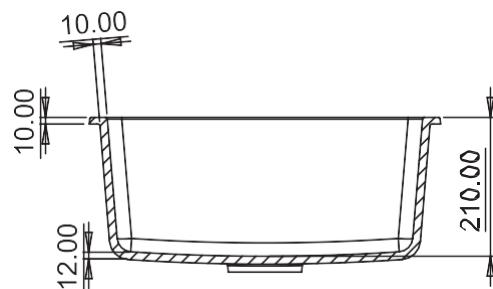

DIMENSIONS

SOLO-S2

TOP VIEW

SIZE: 21"x18"
WEIGHT: 11.50kg.(Aprx.)

MRP:

GRANITE: ₹ 6250/-
METALLIC: ₹ 7550/-

DIMENSIONS

Every stone in the home should shout out your taste

VEGA V2

TOP VIEW

SIZE: 24" x 18"
WEIGHT: 11.9 kg. (Aprx.)

MRP:

GRANITE: ₹6700/-
METALLIC: ₹8210/-

DIMENSIONS

VEGA V3

TOP VIEW

SIZE: 24"x18"
WEIGHT: 12.3kg.(Aprx.)

MRP:
GRANITE: ₹ 6550/-
METALLIC: ₹ 8050/-

DIMENSIONS

ARIEL A1

TOP VIEW

SIZE: 39"x19.5"
WEIGHT: 18.3kg.(Aprx.)

MRP:
GRANITE: ₹11225/-
METALLIC: ₹13575/-

DIMENSIONS

TOP VIEW

SIZE: 18" x 36"
WEIGHT: 18.50kg. (Aprx.)

MRP:
GRANITE: ₹11400/-
METALLIC: ₹13600/-

DIMENSIONS

BOSS

TOP VIEW

SIZE: 20" x 45"
 WEIGHT: 30.50kg.(Aprx.)

MRP:
 GRANITE: ₹ 22400/-
 METALLIC: ₹ 24600/-