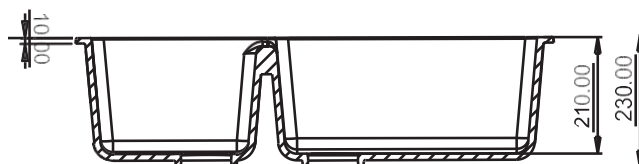

SIZE: 24"x18"
WEIGHT: 12.3kg.(Aprx.)

MRP:
GRANITE: ₹ 6550/-
METALLIC: ₹ 8050/-

DIMENSIONS

ARIEL A1

TOP VIEW

SIZE: 39"x19.5"
WEIGHT: 18.3kg.(Aprx.)

MRP:
GRANITE: ₹11225/-
METALLIC: ₹13575/-

DIMENSIONS

Kitchen should be as colorful as the food.

EROS-E1

TOP VIEW

SIZE: 34"x19.5"
WEIGHT: 22kg.(Aprx.)

MRP:

GRANITE: ₹11850/-
METALLIC: ₹14150/-

DIMENSIONS

RUGA

TOP VIEW

SIZE: 18" x 36"
WEIGHT: 18.50kg. (Aprx.)

MRP:
GRANITE: ₹11400/-
METALLIC: ₹13600/-

DIMENSIONS

BOSS

TOP VIEW

SIZE: 20" x 45"
 WEIGHT: 30.50kg.(Aprx.)

MRP:
 GRANITE: ₹ 22400/-
 METALLIC: ₹ 24600/-

DIMENSIONS

AMAZON

TOP VIEW

SIZE: 18" x 37"
WEIGHT: 22.00kg.(Aprx.)

MRP:

GRANITE: ₹15800/-
METALLIC: ₹17200/-

DIMENSIONS

Available Colors