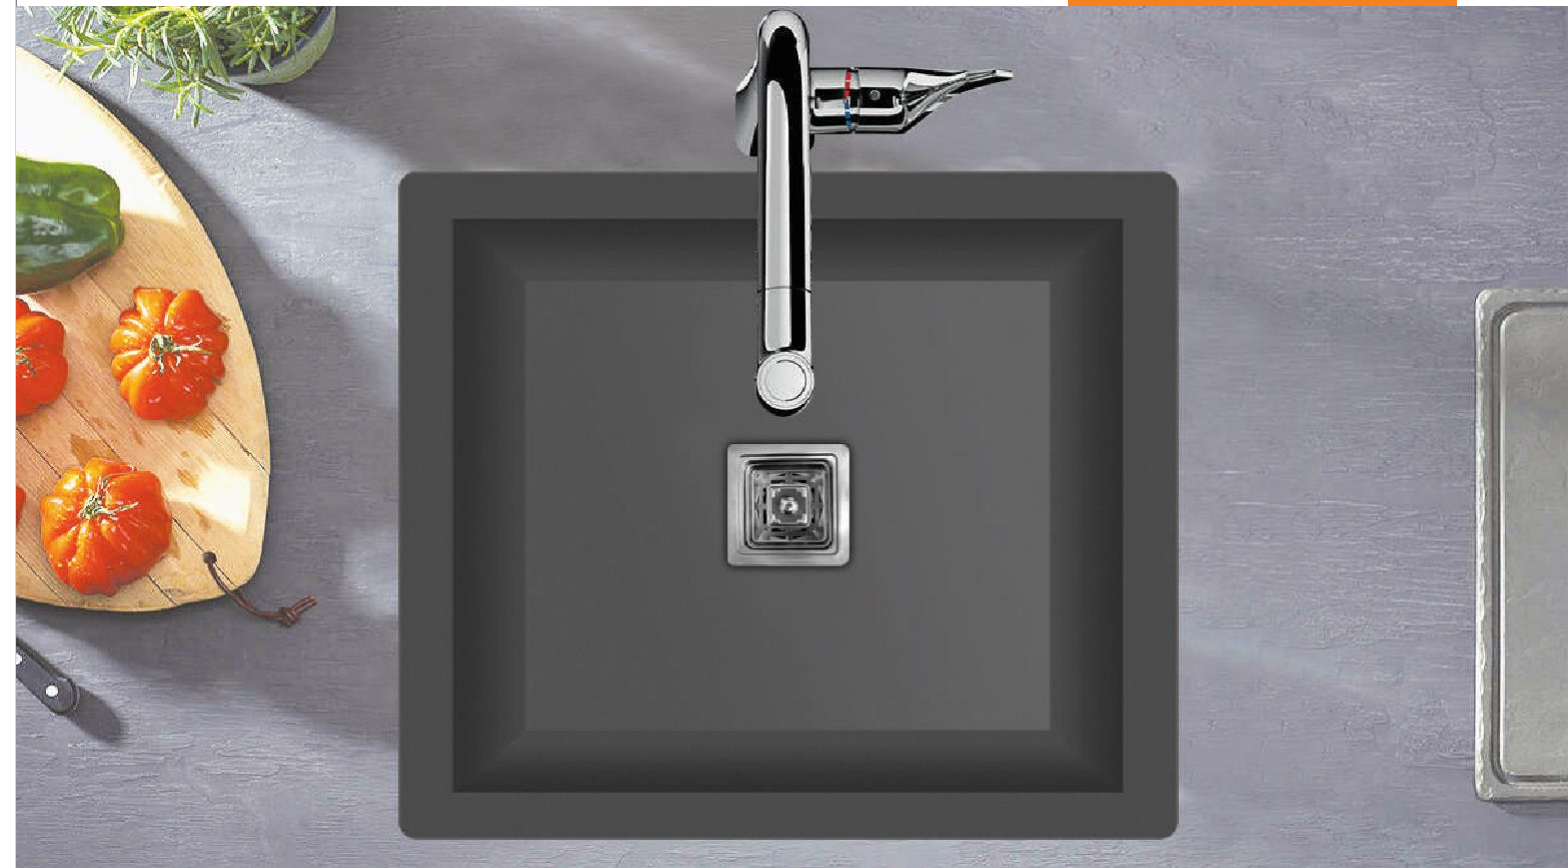

SOLO-S2

SIZE: 21"x18"
WEIGHT: 11.50kg.(Aprx.)

MRP:

GRANITE: ₹ 6250/-
METALLIC: ₹ 7550/-