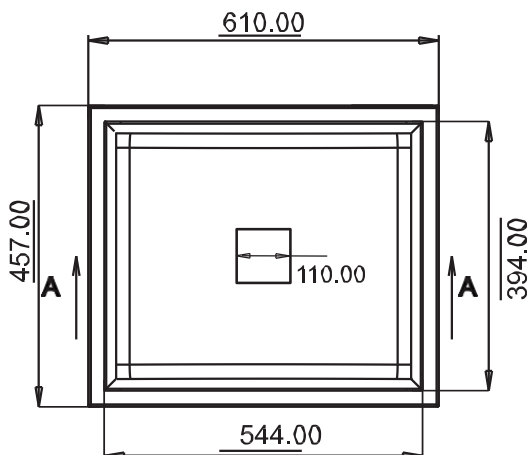

DIMENSIONS

SOLO-S2

TOP VIEW

SIZE: 21"x18"
WEIGHT: 11.50kg.(Aprx.)

MRP:

GRANITE: ₹ 6250/-
METALLIC: ₹ 7550/-

DIMENSIONS

Every stone in the home should shout out your taste

VEGA V2

TOP VIEW

SIZE: 24" x 18"
WEIGHT: 11.9 kg. (Aprx.)

MRP:

GRANITE: ₹6700/-
METALLIC: ₹8210/-

DIMENSIONS

VEGA V3

TOP VIEW

SIZE: 24"x18"
WEIGHT: 12.3kg.(Aprx.)

MRP:
GRANITE: ₹ 6550/-
METALLIC: ₹ 8050/-

DIMENSIONS

ARIEL A1

TOP VIEW

SIZE: 39"x19.5"
WEIGHT: 18.3kg.(Aprx.)

MRP:
GRANITE: ₹11225/-
METALLIC: ₹13575/-

DIMENSIONS

TOP VIEW

SIZE: 18" x 36"
WEIGHT: 18.50kg. (Aprx.)

MRP:
GRANITE: ₹11400/-
METALLIC: ₹13600/-

DIMENSIONS

BOSS

TOP VIEW

SIZE: 20" x 45"
 WEIGHT: 30.50kg.(Aprx.)

MRP:
 GRANITE: ₹ 22400/-
 METALLIC: ₹ 24600/-