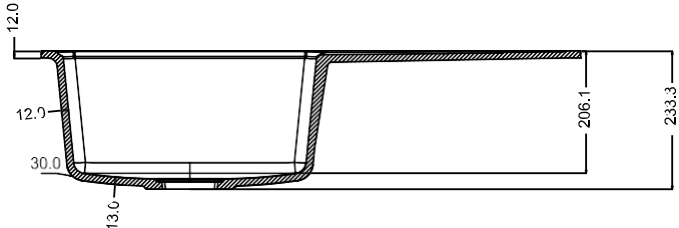

SIZE: 24"x18"
WEIGHT: 12.3kg.(Aprx.)

MRP:
GRANITE: ₹ 6550/-
METALLIC: ₹ 8050/-

DIMENSIONS

ARIEL A1

TOP VIEW

SIZE: 39"x19.5"
WEIGHT: 18.3kg.(Aprx.)

MRP:
GRANITE: ₹11225/-
METALLIC: ₹13575/-

DIMENSIONS

Kitchen should be as colorful as the food.

EROS-E1

TOP VIEW

SIZE: 34"x19.5"
WEIGHT: 22kg.(Aprx.)

MRP:

GRANITE: ₹11850/-
METALLIC: ₹14150/-

DIMENSIONS

RUGA

TOP VIEW

SIZE: 18" x 36"
WEIGHT: 18.50kg. (Aprx.)

MRP:
GRANITE: ₹11400/-
METALLIC: ₹13600/-

DIMENSIONS

BOSS

TOP VIEW

SIZE: 20" x 45"
 WEIGHT: 30.50kg.(Aprx.)

MRP:
 GRANITE: ₹ 22400/-
 METALLIC: ₹ 24600/-

DIMENSIONS

AMAZON

TOP VIEW

SIZE: 18" x 37"
WEIGHT: 22.00kg.(Aprx.)

MRP:

GRANITE: ₹15800/-
METALLIC: ₹17200/-

DIMENSIONS

Available Colors