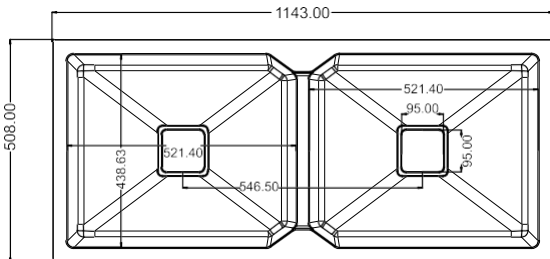

SIZE: 24"x18"
WEIGHT: 12.3kg.(Aprx.)

MRP:
GRANITE: ₹ 6550/-
METALLIC: ₹ 8050/-

DIMENSIONS

ARIEL A1

TOP VIEW

SIZE: 39"x19.5"
WEIGHT: 18.3kg.(Aprx.)

MRP:
GRANITE: ₹11225/-
METALLIC: ₹13575/-

DIMENSIONS

Kitchen should be as colorful as the food.

EROS-E1

TOP VIEW

SIZE: 34"x19.5"
WEIGHT: 22kg.(Aprx.)

MRP:

GRANITE: ₹11850/-
METALLIC: ₹14150/-

DIMENSIONS

RUGA

TOP VIEW

SIZE: 18" x 36"
WEIGHT: 18.50kg. (Aprx.)

MRP:
GRANITE: ₹11400/-
METALLIC: ₹13600/-

DIMENSIONS

BOSS

TOP VIEW

SIZE: 20" x 45"
 WEIGHT: 30.50kg.(Aprx.)

MRP:
 GRANITE: ₹ 22400/-
 METALLIC: ₹ 24600/-

DIMENSIONS

AMAZON

TOP VIEW

SIZE: 18" x 37"
WEIGHT: 22.00kg.(Aprx.)

MRP:

GRANITE: ₹15800/-
METALLIC: ₹17200/-

DIMENSIONS

Available Colors