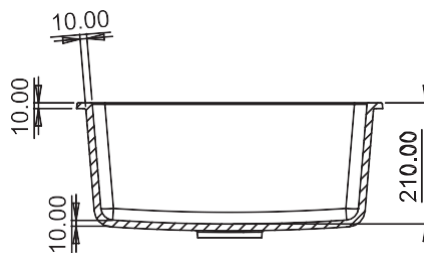

GT-1

TOP VIEW

SIZE: 16"x18"
WEIGHT: 8kg.(Aprx.)

MRP:
GRANITE: ₹ 5390/-
METALLIC: ₹ 6495/-

DIMENSIONS

GT-2

TOP VIEW

SIZE: 16"x18"
WEIGHT: 8kg.(Aprx.)

MRP:
GRANITE: ₹ 5340/-
METALLIC: ₹ 6440/-

DIMENSIONS

Trust your taste, because what your heart says is always luxury.

SOLO-S1

TOP VIEW

SIZE: 21"x18"
WEIGHT: 11.50kg.(Aprx.)

MRP:

GRANITE: ₹6250/-
METALLIC: ₹7550/-

DIMENSIONS

SOLO-S2

TOP VIEW

SIZE: 21"x18"
WEIGHT: 11.50kg.(Aprx.)

MRP:

GRANITE: ₹ 6250/-
METALLIC: ₹ 7550/-

DIMENSIONS

Every stone in the home should shout out your taste

SIZE: 24"x18"
WEIGHT: 12.3kg.(Aprx.)

MRP:
GRANITE: ₹ 6550/-
METALLIC: ₹ 8050/-

DIMENSIONS

ARIEL A1

TOP VIEW

SIZE: 39"x19.5"
WEIGHT: 18.3kg.(Aprx.)

MRP:
GRANITE: ₹11225/-
METALLIC: ₹13575/-

DIMENSIONS