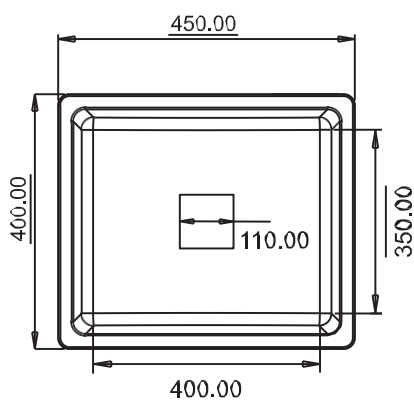

GT-1

TOP VIEW

SIZE: 16"x18"
WEIGHT: 8kg.(Aprx.)

MRP:
GRANITE: ₹ 5390/-
METALLIC: ₹ 6495/-

DIMENSIONS

GT-2

TOP VIEW

SIZE: 16"x18"
WEIGHT: 8kg.(Aprx.)

DIMENSIONS

SOLO-S2

TOP VIEW

SIZE: 21"x18"
WEIGHT: 11.50kg.(Aprx.)

MRP:

GRANITE: ₹ 6250/-
METALLIC: ₹ 7550/-

DIMENSIONS

Every stone in the home should shout out your taste

SIZE: 24"x18"
WEIGHT: 12.3kg.(Aprx.)

MRP:
GRANITE: ₹ 6550/-
METALLIC: ₹ 8050/-

DIMENSIONS

ARIEL A1

TOP VIEW

SIZE: 39"x19.5"
WEIGHT: 18.3kg.(Aprx.)

MRP:
GRANITE: ₹11225/-
METALLIC: ₹13575/-

DIMENSIONS

DIMENSIONS

AMAZON

TOP VIEW

SIZE: 18" x 37"
WEIGHT: 22.00kg.(Aprx.)

MRP:

GRANITE: ₹15800/-
METALLIC: ₹17200/-

DIMENSIONS

Available Colors