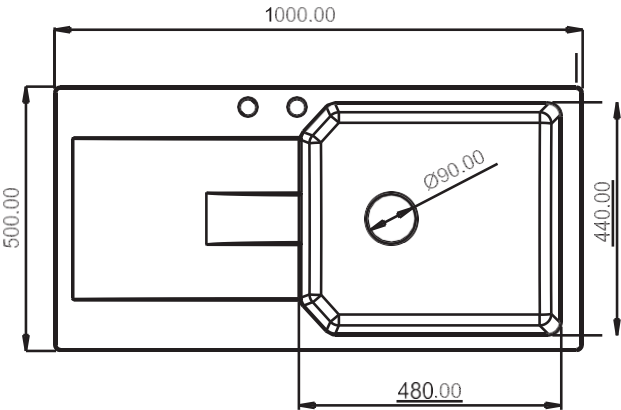

SIZE: 24"x18"
WEIGHT: 12.3kg.(Aprx.)

MRP:
GRANITE: ₹ 6550/-
METALLIC: ₹ 8050/-

DIMENSIONS

ARIEL A1

TOP VIEW

SIZE: 39"x19.5"
WEIGHT: 18.3kg.(Aprx.)

MRP:
GRANITE: ₹11225/-
METALLIC: ₹13575/-

DIMENSIONS

Kitchen should be as colorful as the food.

EROS-E1

TOP VIEW

SIZE: 34"x19.5"
WEIGHT: 22kg.(Aprx.)

MRP:

GRANITE: ₹11850/-
METALLIC: ₹14150/-

DIMENSIONS

RUGA

TOP VIEW

SIZE: 18" x 36"
WEIGHT: 18.50kg. (Aprx.)

MRP:
GRANITE: ₹11400/-
METALLIC: ₹13600/-

DIMENSIONS

BOSS

TOP VIEW

SIZE: 20" x 45"
 WEIGHT: 30.50kg.(Aprx.)

MRP:
 GRANITE: ₹ 22400/-
 METALLIC: ₹ 24600/-

DIMENSIONS

AMAZON

TOP VIEW

SIZE: 18" x 37"
WEIGHT: 22.00kg.(Aprx.)

MRP:

GRANITE: ₹15800/-
METALLIC: ₹17200/-

DIMENSIONS

Available Colors