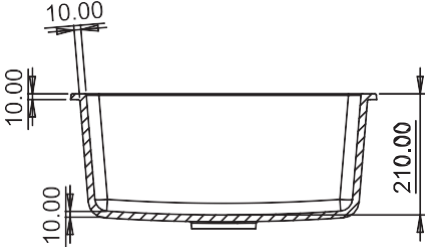

GT-1

TOP VIEW

SIZE: 16"x18"
WEIGHT: 8kg.(Aprx.)

MRP:
GRANITE: ₹ 5390/-
METALLIC: ₹ 6495/-

DIMENSIONS

GT-2

TOP VIEW

SIZE: 16"x18"
WEIGHT: 8kg.(Aprx.)

MRP:
GRANITE: ₹ 5340/-
METALLIC: ₹ 6440/-

DIMENSIONS

Trust your taste, because what your heart says is always luxury.

SOLO-S1

TOP VIEW

SIZE: 21"x18"
WEIGHT: 11.50kg.(Aprx.)

MRP:

GRANITE: ₹6250/-
METALLIC: ₹7550/-

DIMENSIONS

SOLO-S2

TOP VIEW

SIZE: 21"x18"
WEIGHT: 11.50kg.(Aprx.)

MRP:

GRANITE: ₹ 6250/-
METALLIC: ₹ 7550/-

DIMENSIONS

Every stone in the home should shout out your taste

SIZE: 24"x18"
WEIGHT: 12.3kg.(Aprx.)

MRP:
GRANITE: ₹ 6550/-
METALLIC: ₹ 8050/-

DIMENSIONS

ARIEL A1

TOP VIEW

SIZE: 39"x19.5"
WEIGHT: 18.3kg.(Aprx.)

MRP:
GRANITE: ₹11225/-
METALLIC: ₹13575/-

DIMENSIONS