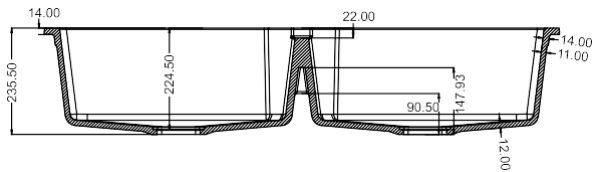

SIZE: 24"x18"
WEIGHT: 12.3kg.(Aprx.)

MRP:
GRANITE: ₹ 6550/-
METALLIC: ₹ 8050/-

DIMENSIONS

ARIEL A1

TOP VIEW

SIZE: 39"x19.5"
WEIGHT: 18.3kg.(Aprx.)

MRP:
GRANITE: ₹11225/-
METALLIC: ₹13575/-

DIMENSIONS

Kitchen should be as colorful as the food.

EROS-E1

TOP VIEW

SIZE: 34"x19.5"
WEIGHT: 22kg.(Aprx.)

MRP:

GRANITE: ₹11850/-
METALLIC: ₹14150/-

DIMENSIONS

RUGA

TOP VIEW

SIZE: 18" x 36"
WEIGHT: 18.50kg. (Aprx.)

MRP:
GRANITE: ₹11400/-
METALLIC: ₹13600/-

DIMENSIONS

BOSS

TOP VIEW

SIZE: 20" x 45"
 WEIGHT: 30.50kg.(Aprx.)

MRP:
 GRANITE: ₹ 22400/-
 METALLIC: ₹ 24600/-

DIMENSIONS

AMAZON

TOP VIEW

SIZE: 18" x 37"
WEIGHT: 22.00kg.(Aprx.)

MRP:

GRANITE: ₹15800/-
METALLIC: ₹17200/-

DIMENSIONS

Available Colors