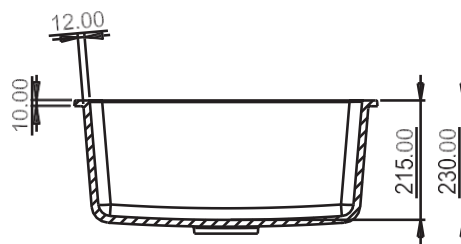

MRP:
GRANITE: ₹ 5340/-
METALLIC: ₹ 6440/-

DIMENSIONS

Trust your taste, because what your heart says is always luxury.

SOLO-S1

TOP VIEW

SIZE: 21"x18"
WEIGHT: 11.50kg.(Aprx.)

MRP:

GRANITE: ₹6250/-
METALLIC: ₹7550/-

DIMENSIONS

SOLO-S2

TOP VIEW

SIZE: 21"x18"
WEIGHT: 11.50kg.(Aprx.)

MRP:

GRANITE: ₹ 6250/-
METALLIC: ₹ 7550/-

DIMENSIONS

Every stone in the home should shout out your taste

SIZE: 24"x18"
WEIGHT: 12.3kg.(Aprx.)

MRP:
GRANITE: ₹ 6550/-
METALLIC: ₹ 8050/-

DIMENSIONS

ARIEL A1

TOP VIEW

SIZE: 39"x19.5"
WEIGHT: 18.3kg.(Aprx.)

MRP:
GRANITE: ₹11225/-
METALLIC: ₹13575/-

DIMENSIONS

DIMENSIONS

AMAZON

TOP VIEW

SIZE: 18" x 37"
WEIGHT: 22.00kg.(Aprx.)

MRP:

GRANITE: ₹15800/-
METALLIC: ₹17200/-

DIMENSIONS

Available Colors