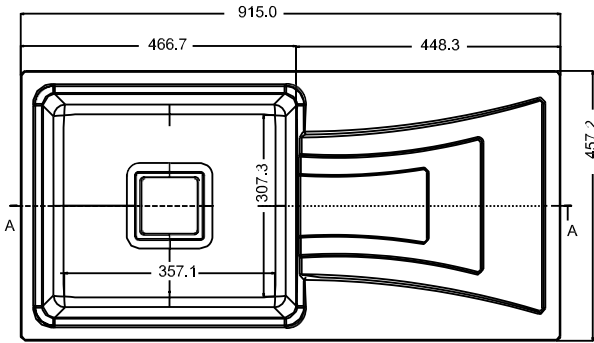

SIZE: 24"x18"
WEIGHT: 12.3kg.(Aprx.)

MRP:
GRANITE: ₹ 6550/-
METALLIC: ₹ 8050/-

DIMENSIONS

ARIEL A1

TOP VIEW

SIZE: 39"x19.5"
WEIGHT: 18.3kg.(Aprx.)

MRP:
GRANITE: ₹11225/-
METALLIC: ₹13575/-

DIMENSIONS

Kitchen should be as colorful as the food.

EROS-E1

TOP VIEW

SIZE: 34"x19.5"
WEIGHT: 22kg.(Aprx.)

MRP:

GRANITE: ₹11850/-
METALLIC: ₹14150/-

DIMENSIONS

RUGA

TOP VIEW

SIZE: 18" x 36"
WEIGHT: 18.50kg. (Aprx.)

MRP:
GRANITE: ₹11400/-
METALLIC: ₹13600/-

DIMENSIONS

BOSS

TOP VIEW

SIZE: 20" x 45"
 WEIGHT: 30.50kg.(Aprx.)

MRP:
 GRANITE: ₹ 22400/-
 METALLIC: ₹ 24600/-

DIMENSIONS

AMAZON

TOP VIEW

SIZE: 18" x 37"
WEIGHT: 22.00kg.(Aprx.)

MRP:

GRANITE: ₹15800/-
METALLIC: ₹17200/-

DIMENSIONS

Available Colors