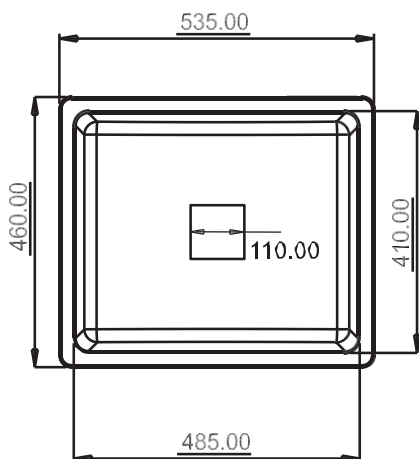

DIMENSIONS

SOLO-S2

TOP VIEW

SIZE: 21"x18"
WEIGHT: 11.50kg.(Aprx.)

MRP:

GRANITE: ₹ 6250/-
METALLIC: ₹ 7550/-

DIMENSIONS

Every stone in the home should shout out your taste

SIZE: 24"x18"
WEIGHT: 12.3kg.(Aprx.)

MRP:
GRANITE: ₹ 6550/-
METALLIC: ₹ 8050/-

DIMENSIONS

ARIEL A1

TOP VIEW

SIZE: 39"x19.5"
WEIGHT: 18.3kg.(Aprx.)

MRP:
GRANITE: ₹11225/-
METALLIC: ₹13575/-

DIMENSIONS

TOP VIEW

SIZE: 18" x 36"
WEIGHT: 18.50kg. (Aprx.)

MRP:
GRANITE: ₹11400/-
METALLIC: ₹13600/-

DIMENSIONS

BOSS

TOP VIEW

SIZE: 20" x 45"
 WEIGHT: 30.50kg.(Aprx.)

MRP:
 GRANITE: ₹ 22400/-
 METALLIC: ₹ 24600/-

DIMENSIONS

AMAZON

TOP VIEW

SIZE: 18" x 37"
WEIGHT: 22.00kg.(Aprx.)

MRP:

GRANITE: ₹15800/-
METALLIC: ₹17200/-

DIMENSIONS

Available Colors