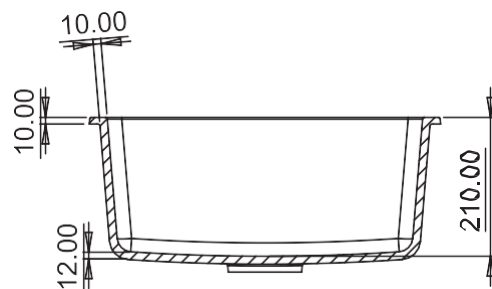

DIMENSIONS

SOLO-S2

TOP VIEW

SIZE: 21"x18"
WEIGHT: 11.50kg.(Aprx.)

MRP:

GRANITE: ₹ 6250/-
METALLIC: ₹ 7550/-

DIMENSIONS

Every stone in the home should shout out your taste

VEGA V2

TOP VIEW

SIZE: 24" x 18"
WEIGHT: 11.9 kg. (Aprx.)

MRP:

GRANITE: ₹6700/-
METALLIC: ₹8210/-

DIMENSIONS

VEGA V3

TOP VIEW

SIZE: 24"x18"
WEIGHT: 12.3kg.(Aprx.)

MRP:
GRANITE: ₹ 6550/-
METALLIC: ₹ 8050/-

DIMENSIONS

ARIEL A1

TOP VIEW

SIZE: 39"x19.5"
WEIGHT: 18.3kg.(Aprx.)

MRP:
GRANITE: ₹11225/-
METALLIC: ₹13575/-

DIMENSIONS

TOP VIEW

SIZE: 18" x 36"
WEIGHT: 18.50kg. (Aprx.)

MRP:
GRANITE: ₹11400/-
METALLIC: ₹13600/-

DIMENSIONS

BOSS

TOP VIEW

SIZE: 20" x 45"
 WEIGHT: 30.50kg.(Aprx.)

MRP:
 GRANITE: ₹ 22400/-
 METALLIC: ₹ 24600/-