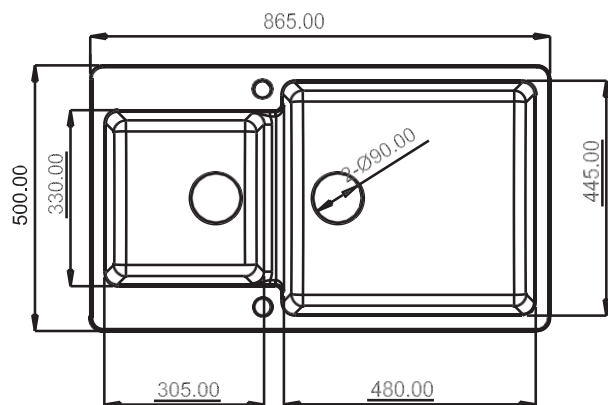

SIZE: 24"x18"
WEIGHT: 12.3kg.(Aprx.)

MRP:
GRANITE: ₹ 6550/-
METALLIC: ₹ 8050/-

DIMENSIONS

ARIEL A1

TOP VIEW

SIZE: 39"x19.5"
WEIGHT: 18.3kg.(Aprx.)

MRP:
GRANITE: ₹11225/-
METALLIC: ₹13575/-

DIMENSIONS

Kitchen should be as colorful as the food.

EROS-E1

TOP VIEW

SIZE: 34"x19.5"
WEIGHT: 22kg.(Aprx.)

MRP:

GRANITE: ₹11850/-
METALLIC: ₹14150/-

DIMENSIONS

RUGA

TOP VIEW

SIZE: 18" x 36"
WEIGHT: 18.50kg. (Aprx.)

MRP:
GRANITE: ₹11400/-
METALLIC: ₹13600/-

DIMENSIONS

BOSS

TOP VIEW

SIZE: 20" x 45"
 WEIGHT: 30.50kg.(Aprx.)

MRP:
 GRANITE: ₹ 22400/-
 METALLIC: ₹ 24600/-

DIMENSIONS

AMAZON

TOP VIEW

SIZE: 18" x 37"
WEIGHT: 22.00kg.(Aprx.)

MRP:

GRANITE: ₹15800/-
METALLIC: ₹17200/-

DIMENSIONS

Available Colors