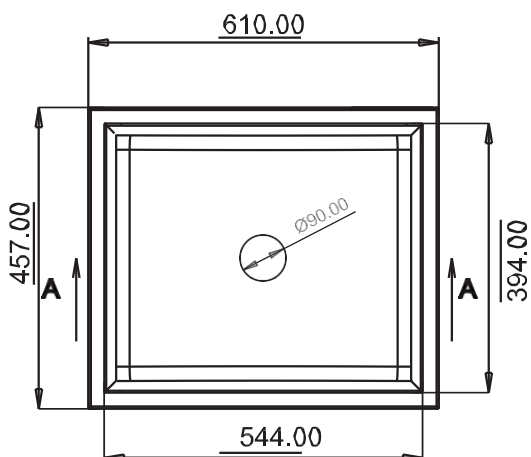

DIMENSIONS

SOLO-S2

TOP VIEW

SIZE: 21"x18"
WEIGHT: 11.50kg.(Aprx.)

MRP:

GRANITE: ₹ 6250/-
METALLIC: ₹ 7550/-

DIMENSIONS

Every stone in the home should shout out your taste

VEGA V2

TOP VIEW

SIZE: 24" x 18"
WEIGHT: 11.9 kg. (Aprx.)

MRP:

GRANITE: ₹6700/-
METALLIC: ₹8210/-

DIMENSIONS

VEGA V3

TOP VIEW

SIZE: 24"x18"
WEIGHT: 12.3kg.(Aprx.)

MRP:
GRANITE: ₹ 6550/-
METALLIC: ₹ 8050/-

DIMENSIONS

ARIEL A1

TOP VIEW

SIZE: 39"x19.5"
WEIGHT: 18.3kg.(Aprx.)

MRP:
GRANITE: ₹11225/-
METALLIC: ₹13575/-

DIMENSIONS

TOP VIEW

SIZE: 18" x 36"
WEIGHT: 18.50kg. (Aprx.)

MRP:
GRANITE: ₹11400/-
METALLIC: ₹13600/-

DIMENSIONS

BOSS

TOP VIEW

SIZE: 20" x 45"
 WEIGHT: 30.50kg.(Aprx.)

MRP:
 GRANITE: ₹ 22400/-
 METALLIC: ₹ 24600/-