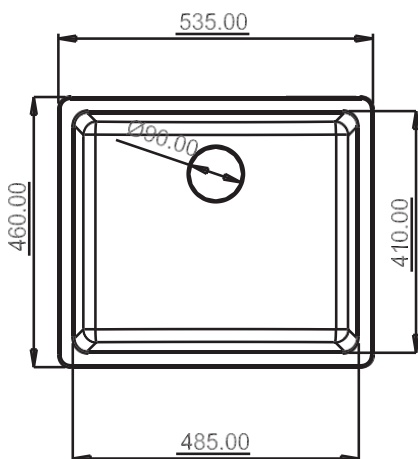

DIMENSIONS

SOLO-S2

TOP VIEW

SIZE: 21"x18"
WEIGHT: 11.50kg.(Aprx.)

MRP:

GRANITE: ₹ 6250/-
METALLIC: ₹ 7550/-

DIMENSIONS

Every stone in the home should shout out your taste

SIZE: 24"x18"
WEIGHT: 12.3kg.(Aprx.)

MRP:
GRANITE: ₹ 6550/-
METALLIC: ₹ 8050/-

DIMENSIONS

ARIEL A1

TOP VIEW

SIZE: 39"x19.5"
WEIGHT: 18.3kg.(Aprx.)

MRP:
GRANITE: ₹11225/-
METALLIC: ₹13575/-

DIMENSIONS

TOP VIEW

SIZE: 18" x 36"
WEIGHT: 18.50kg. (Aprx.)

MRP:
GRANITE: ₹11400/-
METALLIC: ₹13600/-

DIMENSIONS

BOSS

TOP VIEW

SIZE: 20" x 45"
 WEIGHT: 30.50kg.(Aprx.)

MRP:
 GRANITE: ₹ 22400/-
 METALLIC: ₹ 24600/-

DIMENSIONS

AMAZON

TOP VIEW

SIZE: 18" x 37"
WEIGHT: 22.00kg.(Aprx.)

MRP:

GRANITE: ₹15800/-
METALLIC: ₹17200/-

DIMENSIONS

Available Colors