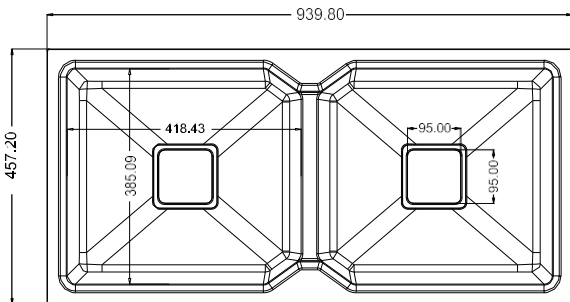

SIZE: 24"x18"
WEIGHT: 12.3kg.(Aprx.)

MRP:
GRANITE: ₹ 6550/-
METALLIC: ₹ 8050/-

DIMENSIONS

ARIEL A1

TOP VIEW

SIZE: 39"x19.5"
WEIGHT: 18.3kg.(Aprx.)

MRP:
GRANITE: ₹11225/-
METALLIC: ₹13575/-

DIMENSIONS

Kitchen should be as colorful as the food.

EROS-E1

TOP VIEW

SIZE: 34"x19.5"
WEIGHT: 22kg.(Aprx.)

MRP:

GRANITE: ₹11850/-
METALLIC: ₹14150/-

DIMENSIONS

RUGA

TOP VIEW

SIZE: 18" x 36"
WEIGHT: 18.50kg. (Aprx.)

MRP:
GRANITE: ₹11400/-
METALLIC: ₹13600/-

DIMENSIONS

BOSS

TOP VIEW

SIZE: 20" x 45"
 WEIGHT: 30.50kg.(Aprx.)

MRP:
 GRANITE: ₹ 22400/-
 METALLIC: ₹ 24600/-

DIMENSIONS

AMAZON

TOP VIEW

SIZE: 18" x 37"
WEIGHT: 22.00kg.(Aprx.)

MRP:

GRANITE: ₹15800/-
METALLIC: ₹17200/-

DIMENSIONS

Available Colors