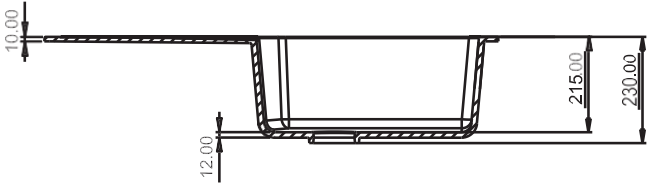

SIZE: 24"x18"
WEIGHT: 12.3kg.(Aprx.)

MRP:
GRANITE: ₹ 6550/-
METALLIC: ₹ 8050/-

DIMENSIONS

ARIEL A1

TOP VIEW

SIZE: 39"x19.5"
WEIGHT: 18.3kg.(Aprx.)

MRP:
GRANITE: ₹11225/-
METALLIC: ₹13575/-

DIMENSIONS

Kitchen should be as colorful as the food.

EROS-E1

TOP VIEW

SIZE: 34"x19.5"
WEIGHT: 22kg.(Aprx.)

MRP:

GRANITE: ₹11850/-
METALLIC: ₹14150/-

DIMENSIONS

RUGA

TOP VIEW

SIZE: 18" x 36"
WEIGHT: 18.50kg. (Aprx.)

MRP:
GRANITE: ₹11400/-
METALLIC: ₹13600/-

DIMENSIONS

BOSS

TOP VIEW

SIZE: 20" x 45"
 WEIGHT: 30.50kg.(Aprx.)

MRP:
 GRANITE: ₹ 22400/-
 METALLIC: ₹ 24600/-

DIMENSIONS

AMAZON

TOP VIEW

SIZE: 18" x 37"
WEIGHT: 22.00kg.(Aprx.)

MRP:

GRANITE: ₹15800/-
METALLIC: ₹17200/-

DIMENSIONS

Available Colors